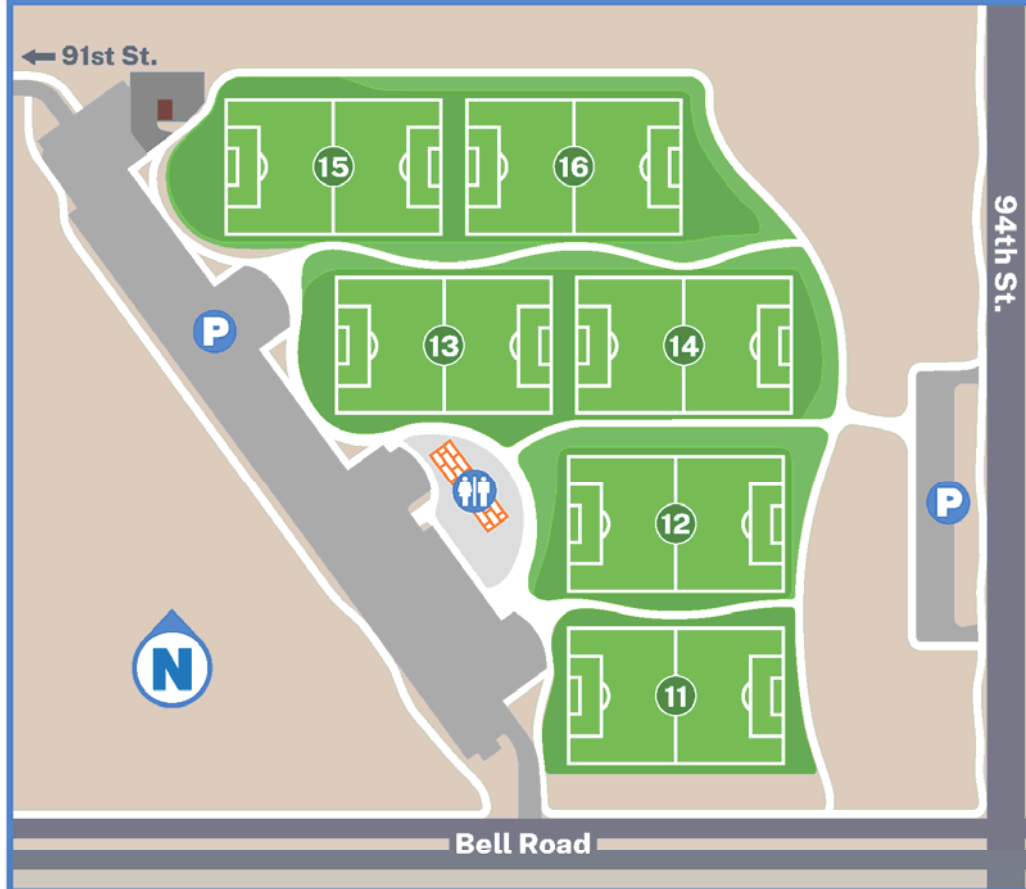

7v7 fields

9v9 fields

REMINDER: Reach 11 does NOT allow dogs.

**Facility Map**

9390 E. Bell Road | 480-312-PLAY

Scottsdale Sports  
Complex Website

Parking

Office

Restrooms

Sports Field

HOME TEAM SEATING

Home team spectators sit on the same side as their team, NOT behind the AR.

NO SPECTATORS ALLOWED ALONG END LINE

NO SPECTATORS ALLOWED ALONG END LINE

Away team spectators sit on the same side as the team, NOT behind the AR.

AWAY TEAM SEATING