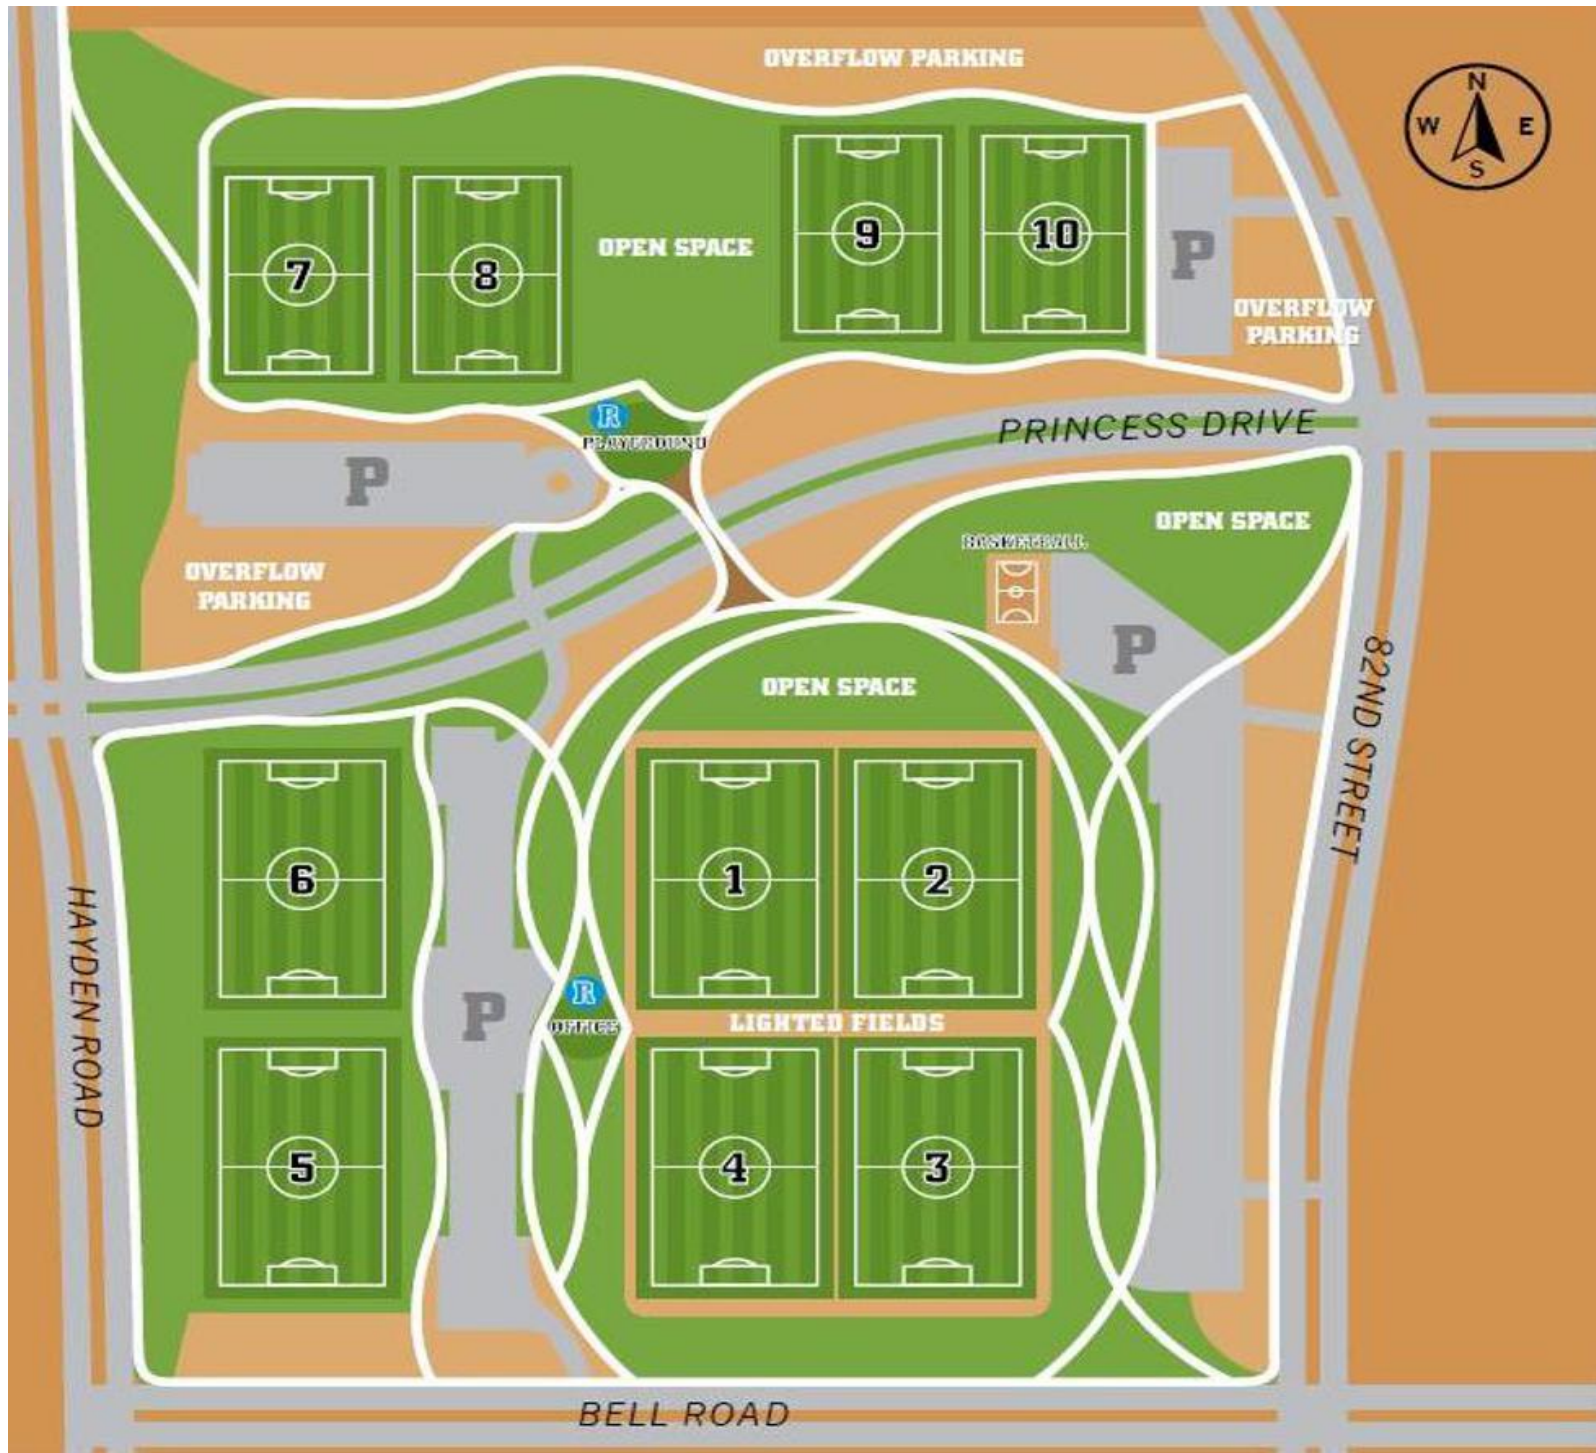

7v7 fields

9v9 fields

REMINDER: Reach 11 does NOT allow dogs.

**Facility Map**

9390 E. Bell Road | 480-312-PLAY

Scottsdale Sports  
Complex Website

Parking

Office

Restrooms

Sports Field

HOME TEAM SEATING

Home team spectators sit on the same side as their team, NOT behind the AR.

NO SPECTATORS ALLOWED ALONG END LINE

NO SPECTATORS ALLOWED ALONG END LINE

Away team spectators sit on the same side as the team, NOT behind the AR.

AWAY TEAM SEATING