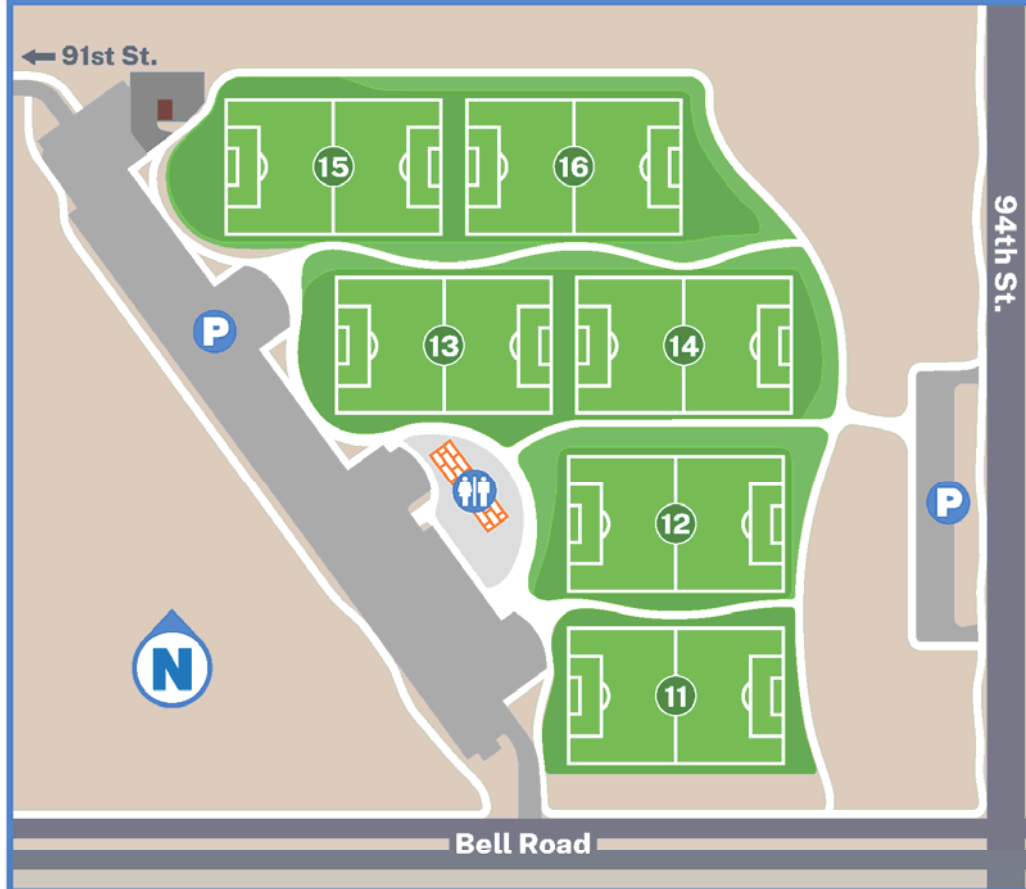

7v7 fields

9v9 fields

REMINDER: Reach 11 does NOT allow dogs.

OVERFLOW PARKING

OPEN SPACE

P

OVERFLOW PARKING

OVERFLOW PARKING

Facility Map

9390 E. Bell Road | 480-312-PLAY

Scottsdale Sports
Complex Website

Parking

Office

Restrooms

Sports Field

HOME TEAM SEATING
(north or east side of field)

AWAY TEAM SEATING
(south or west side of field)

Dashed spectator lines painted on field at Reach 11.

Away team spectators sit
across from their team
outside spectator lines

Home team spectators sit
across from their team
outside spectator lines

HOME TEAM SEATING

HOME TEAM SEATING

AWAY TEAM SEATING

No spectators
in this area.

Dashed spectator lines painted on field at Reach 11.

Away team spectators sit across from their team outside spectator lines.