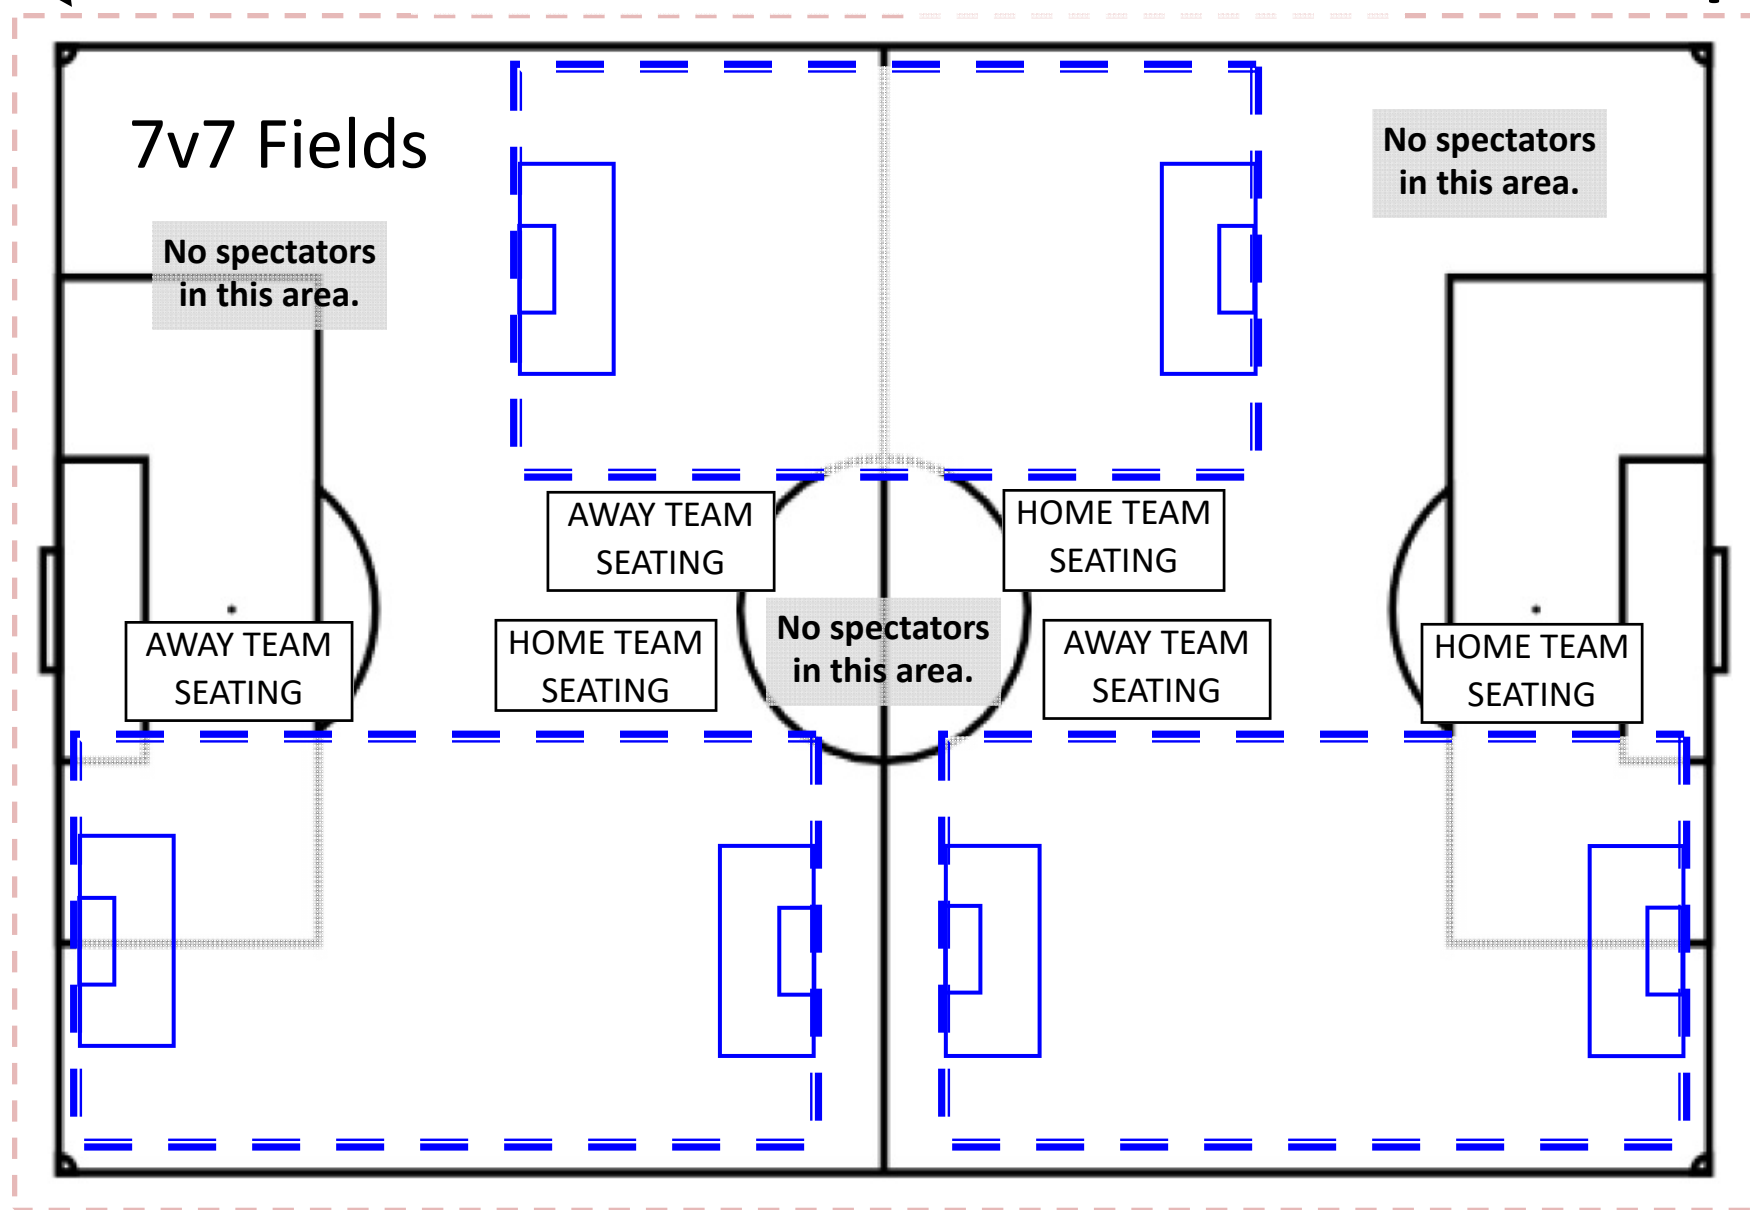

AWAY TEAM SEATING
(south or west side of field)

Dashed spectator lines painted on field at Reach 11.

Away team spectators sit
across from their team
outside spectator lines

Home team spectators sit
across from their team
outside spectator lines

HOME TEAM SEATING

HOME TEAM SEATING

AWAY TEAM SEATING

No spectators
in this area.

Dashed spectator lines painted on field at Reach 11.

Away team spectators sit across from their team outside spectator lines.

Home team spectators sit across from their team outside spectator lines.

Away team spectators sit across from their team outside spectator lines.

Home team spectators sit across from their team outside spectator lines.

Away team spectators sit across from their team outside spectator lines.

Home team spectators sit across from their team outside spectator lines.