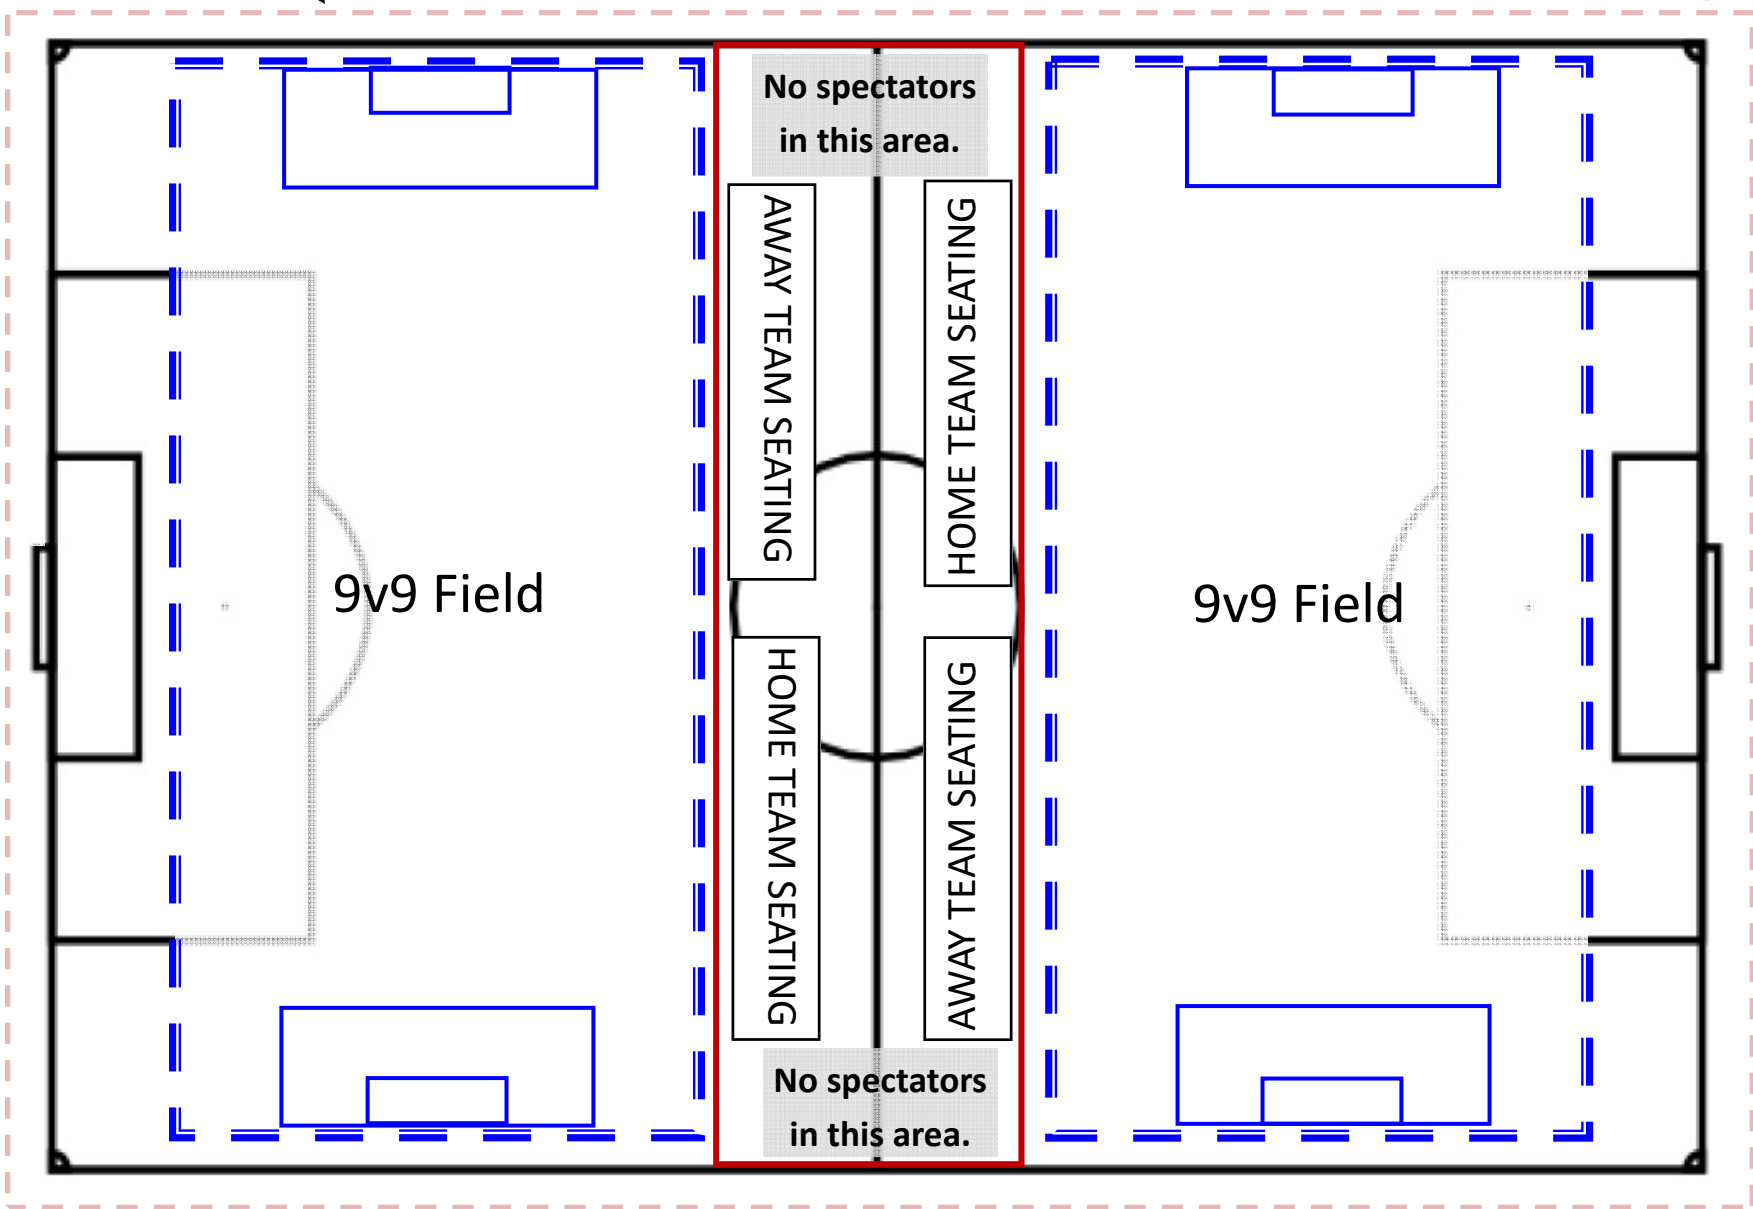

Dashed spectator lines painted on field at Reach 11.

Away team spectators sit
across from their team
outside spectator lines

Home team spectators sit
across from their team
outside spectator lines

Away team spectators sit
across from their team
outside spectator lines

Home team spectators sit
across from their team
outside spectator lines

9v9 Field

9v9 Field

No spectators
in this area.

AWAY TEAM SEATING

HOME TEAM SEATING

HOME TEAM SEATING

AWAY TEAM SEATING

No spectators
in this area.