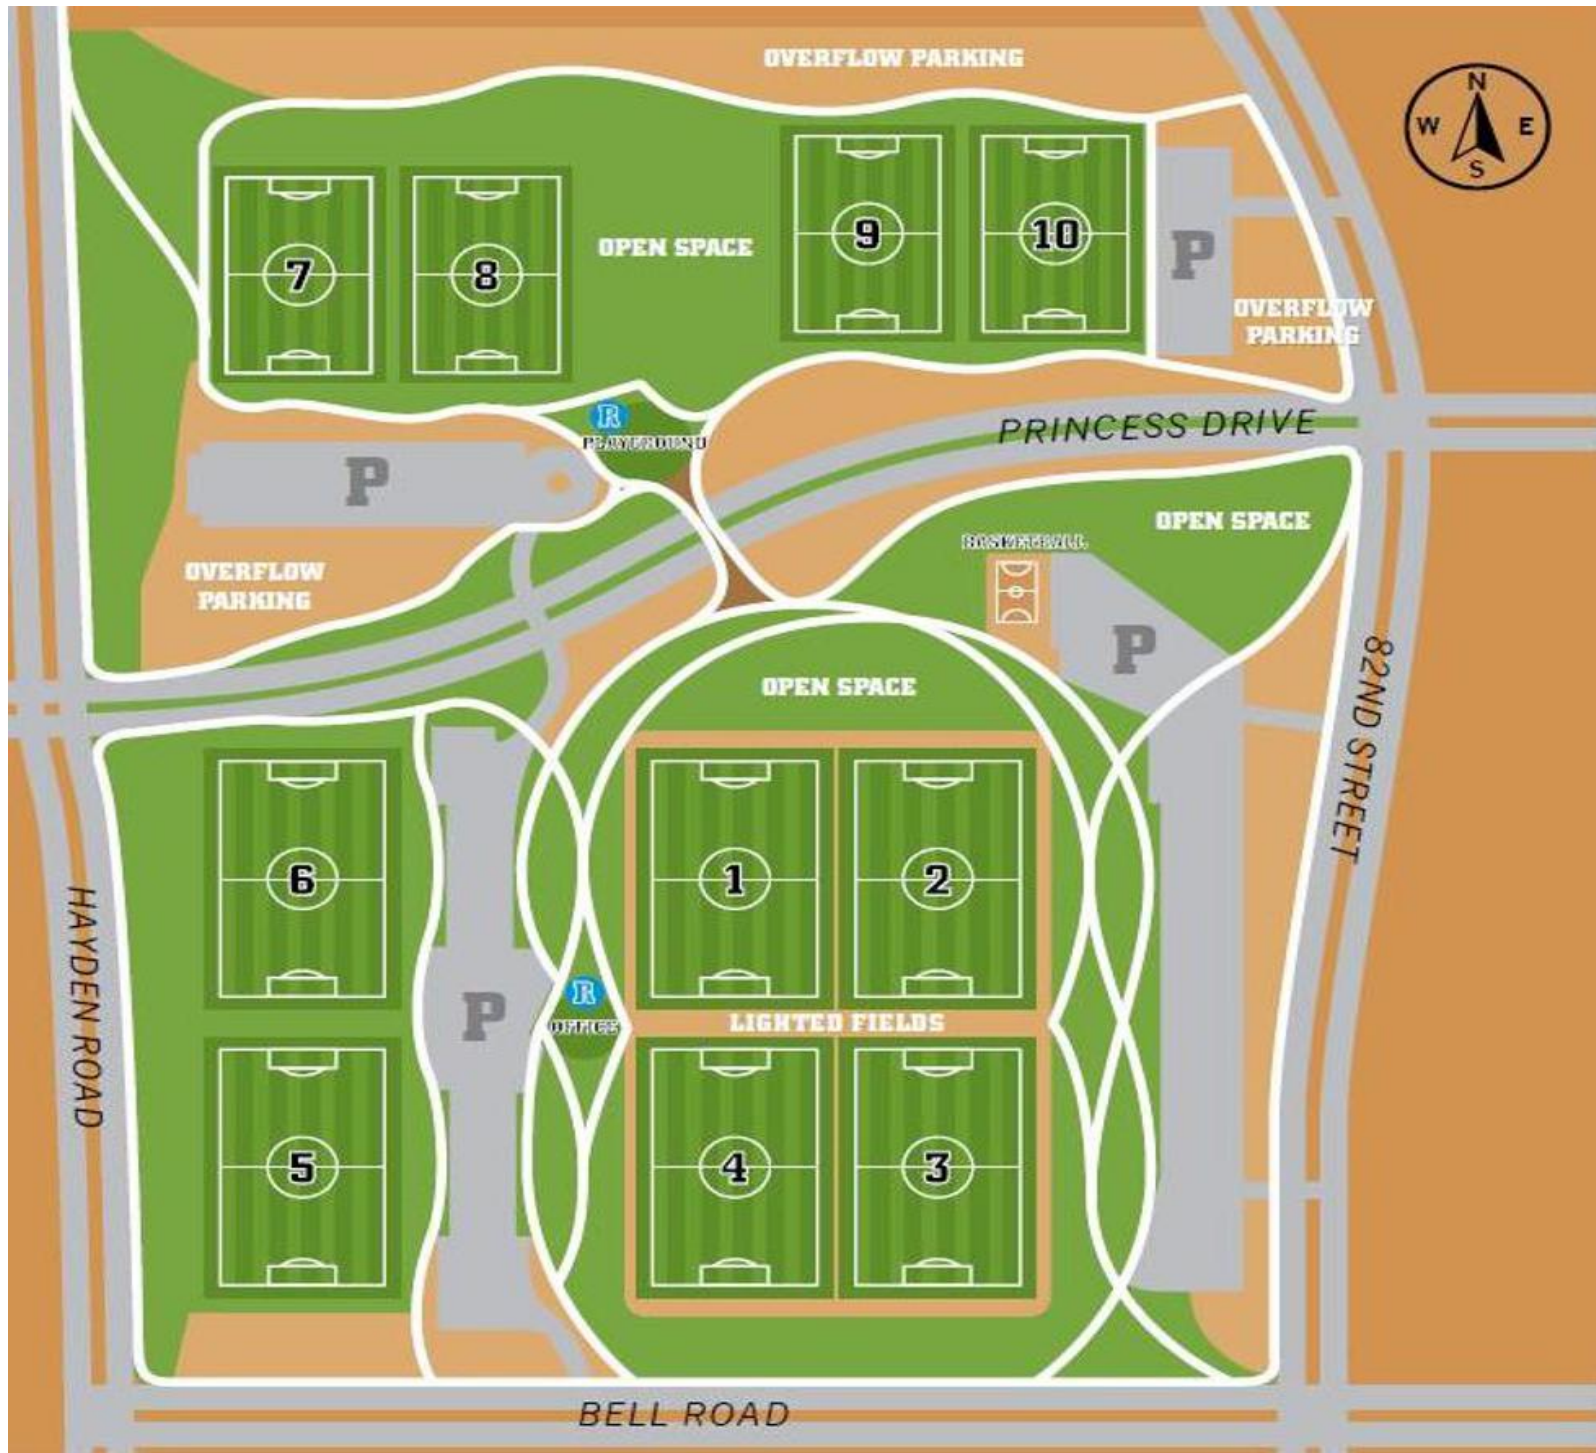

7v7 fields

9v9 fields

REMINDER: Reach 11 does NOT allow dogs.

OVERFLOW PARKING

OPEN SPACE

P

OVERFLOW PARKING

OVERFLOW PARKING

PLAYGROUND

PRINCESS DRIVE

BASKETBALL

OPEN SPACE

P

OPEN SPACE

HAYDEN ROAD

P

AWAY TEAM SEATING
(south or west side of field)

Dashed spectator lines painted on field at Reach 11.

Away team spectators sit
across from their team
outside spectator lines

Home team spectators sit
across from their team
outside spectator lines

HOME TEAM SEATING

HOME TEAM SEATING

AWAY TEAM SEATING

No spectators
in this area.

Dashed spectator lines painted on field at Reach 11.

Away team spectators sit across from their team outside spectator lines.