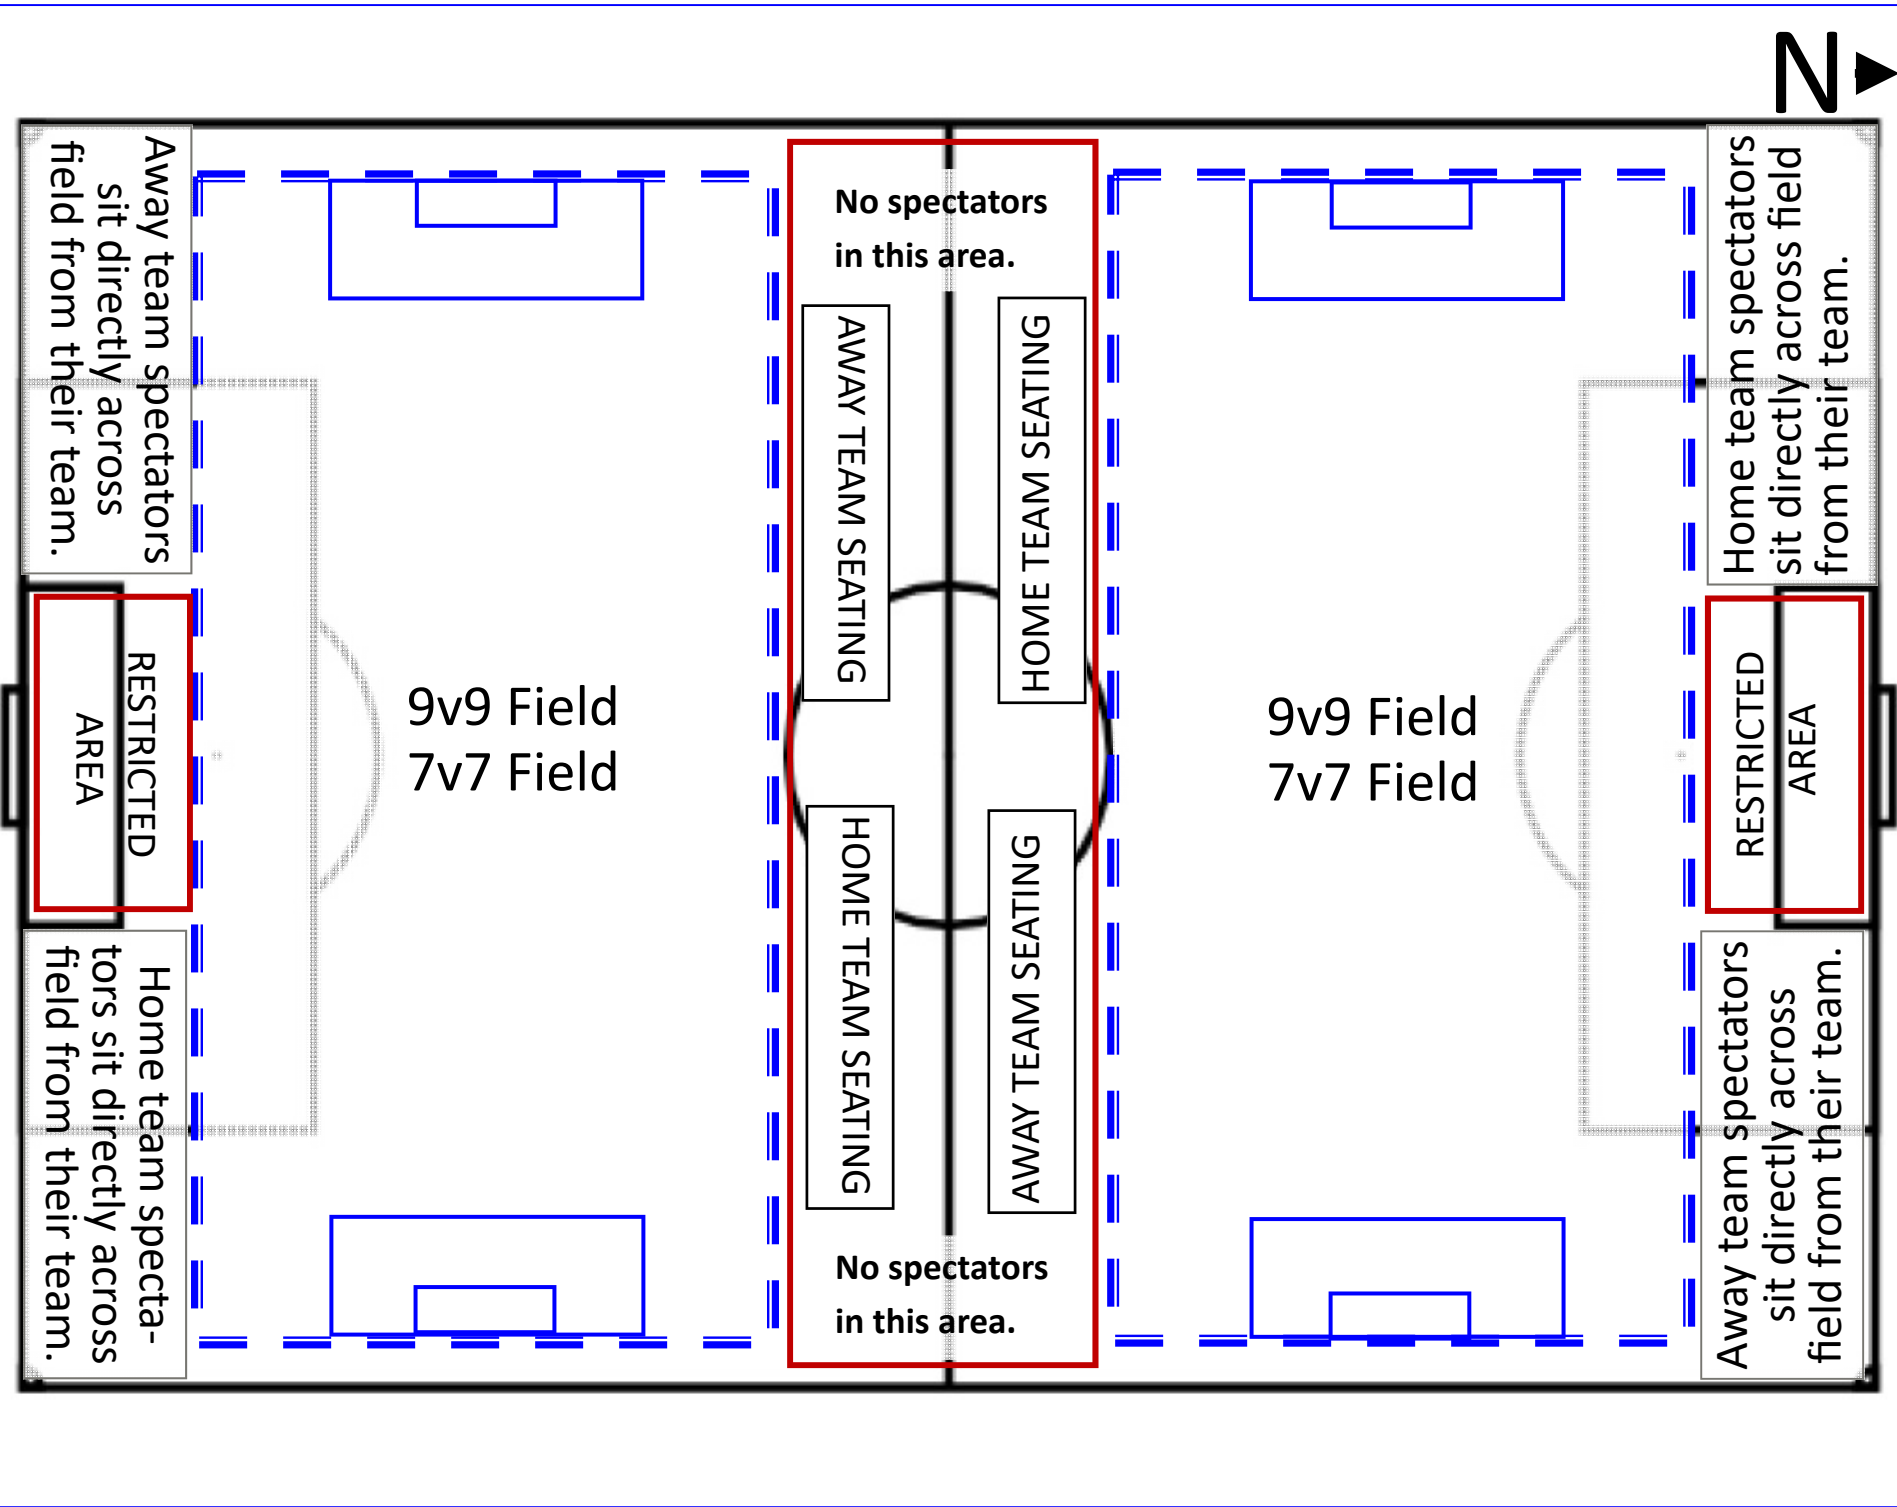

REACH 11 SPORTS COMPLEX

7v7 field

7v7 field

9v9 fields

REMINDER: Reach 11 does NOT allow dogs.

HOME TEAM SEATING

Home team spectators sit on the same side as their team, NOT behind the AR.

NO SPECTATORS ALLOWED ALONG END LINE

NO SPECTATORS ALLOWED ALONG END LINE

Away team spectators sit on the same side as the team, NOT behind the AR.

AWAY TEAM SEATING

Away team spectators sit directly across field from their team.

RESTRICTED AREA

Home team spectators sit directly across field from their team.

9v9 Field
7v7 Field

No spectators in this area.

AWAY TEAM SEATING

HOME TEAM SEATING

HOME TEAM SEATING

AWAY TEAM SEATING

Home team spectators sit directly across field from their team.

RESTRICTED AREA

Away team spectators sit directly across field from their team.